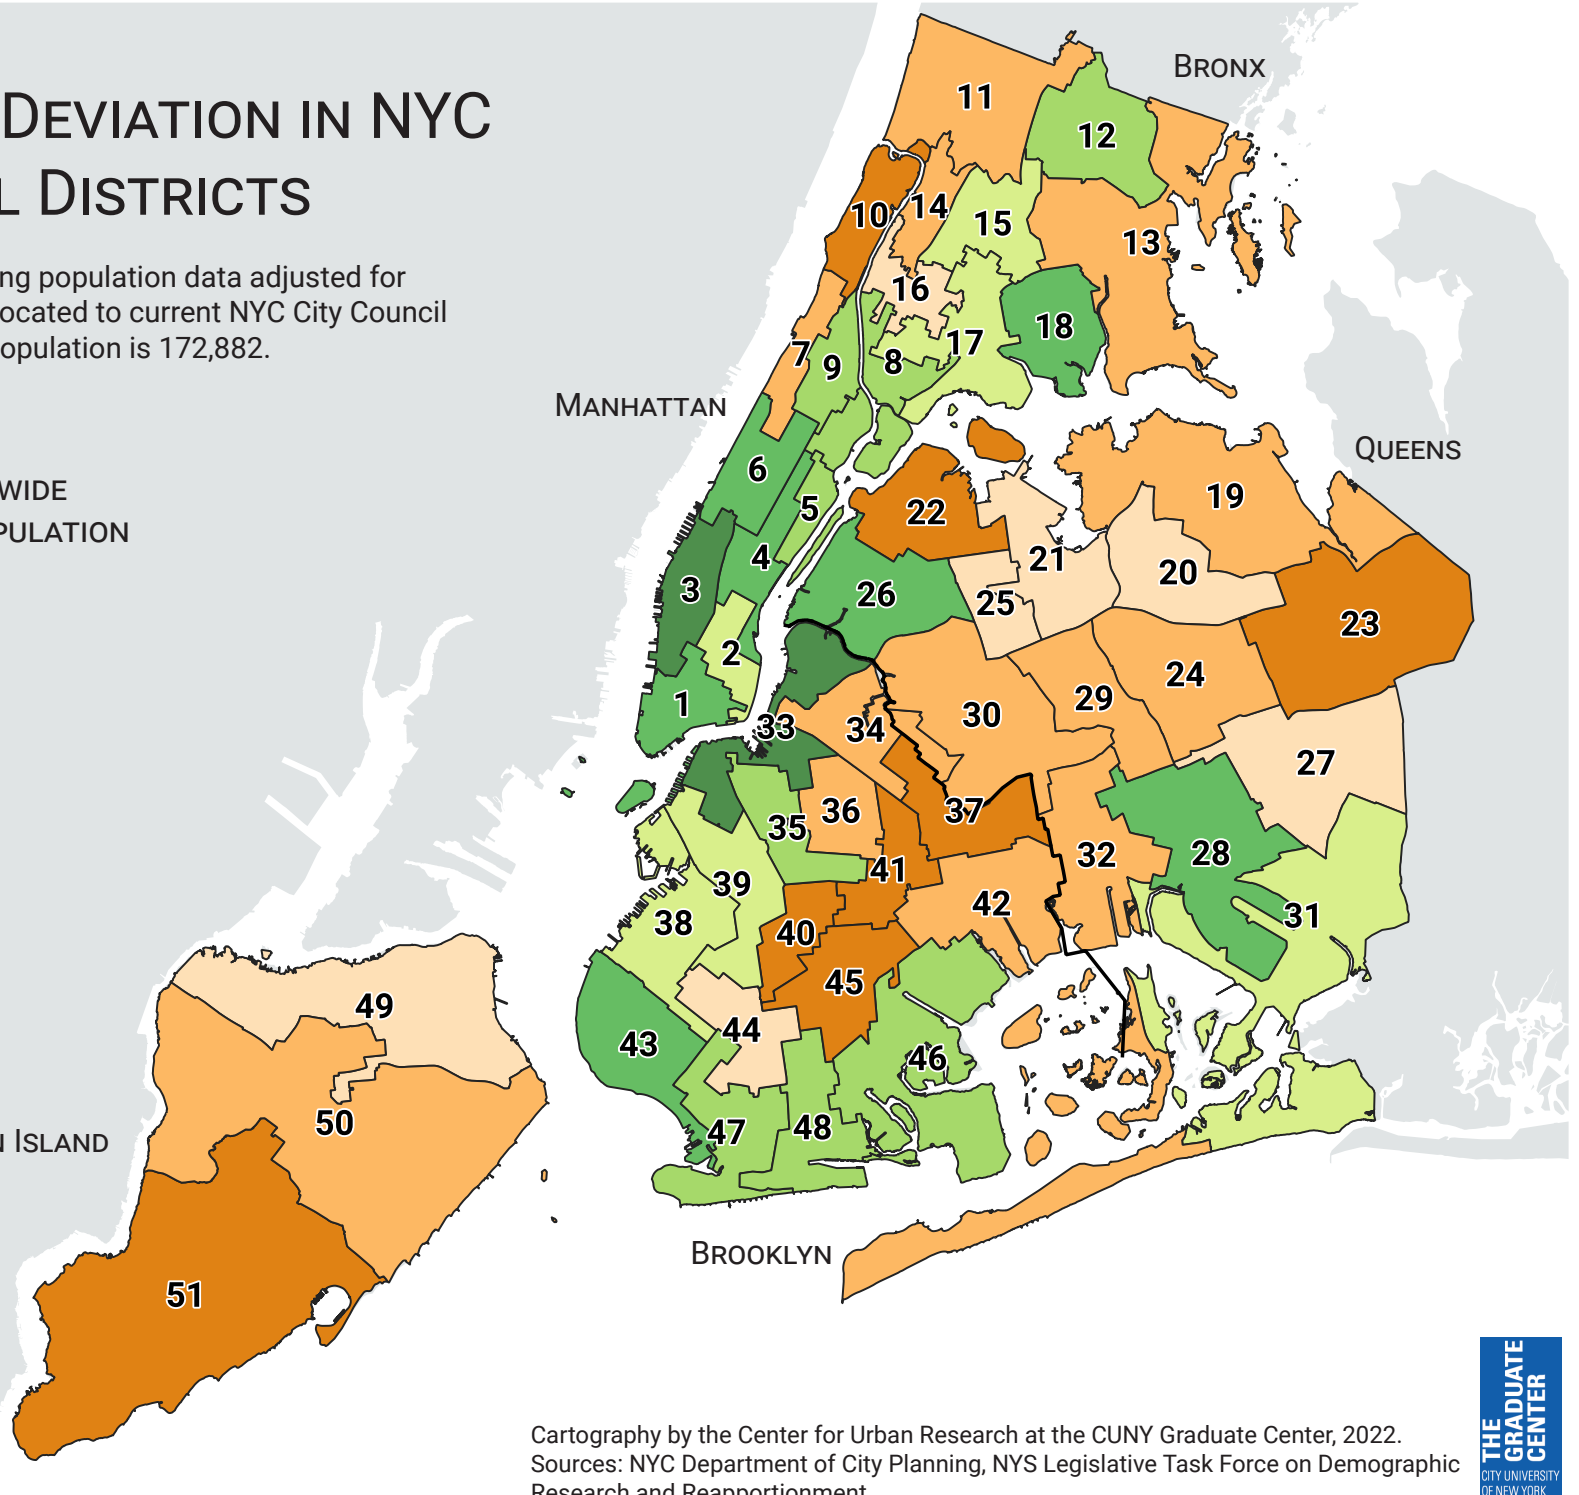

POPULATION DEVIATION IN NYC CITY COUNCIL DISTRICTS

2020 P.L. 94-171 redistricting population data adjusted for incarcerated individuals allocated to current NYC City Council districts. Average district population is 172,882.

PERCENT DEVIATION
ABOVE OR BELOW CITYWIDE
AVERAGE DISTRICT POPULATION

STATEN ISLAND

MANHATTAN

BRONX

QUEENS

BROOKLYN

Cartography by the Center for Urban Research at the CUNY Graduate Center, 2022.
Sources: NYC Department of City Planning, NYS Legislative Task Force on Demographic Research and Reapportionment.