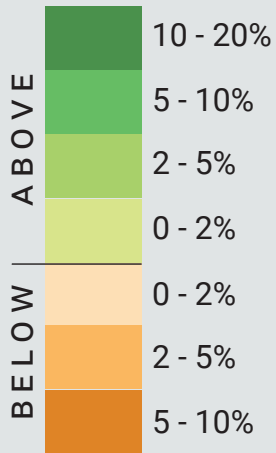

POPULATION DEVIATION IN NYC CITY COUNCIL DISTRICTS

2020 P.L. 94-171 redistricting population data adjusted for incarcerated individuals allocated to current NYC City Council districts. Average district population is 172,882.

PERCENT DEVIATION
ABOVE OR BELOW CITYWIDE
AVERAGE DISTRICT POPULATION